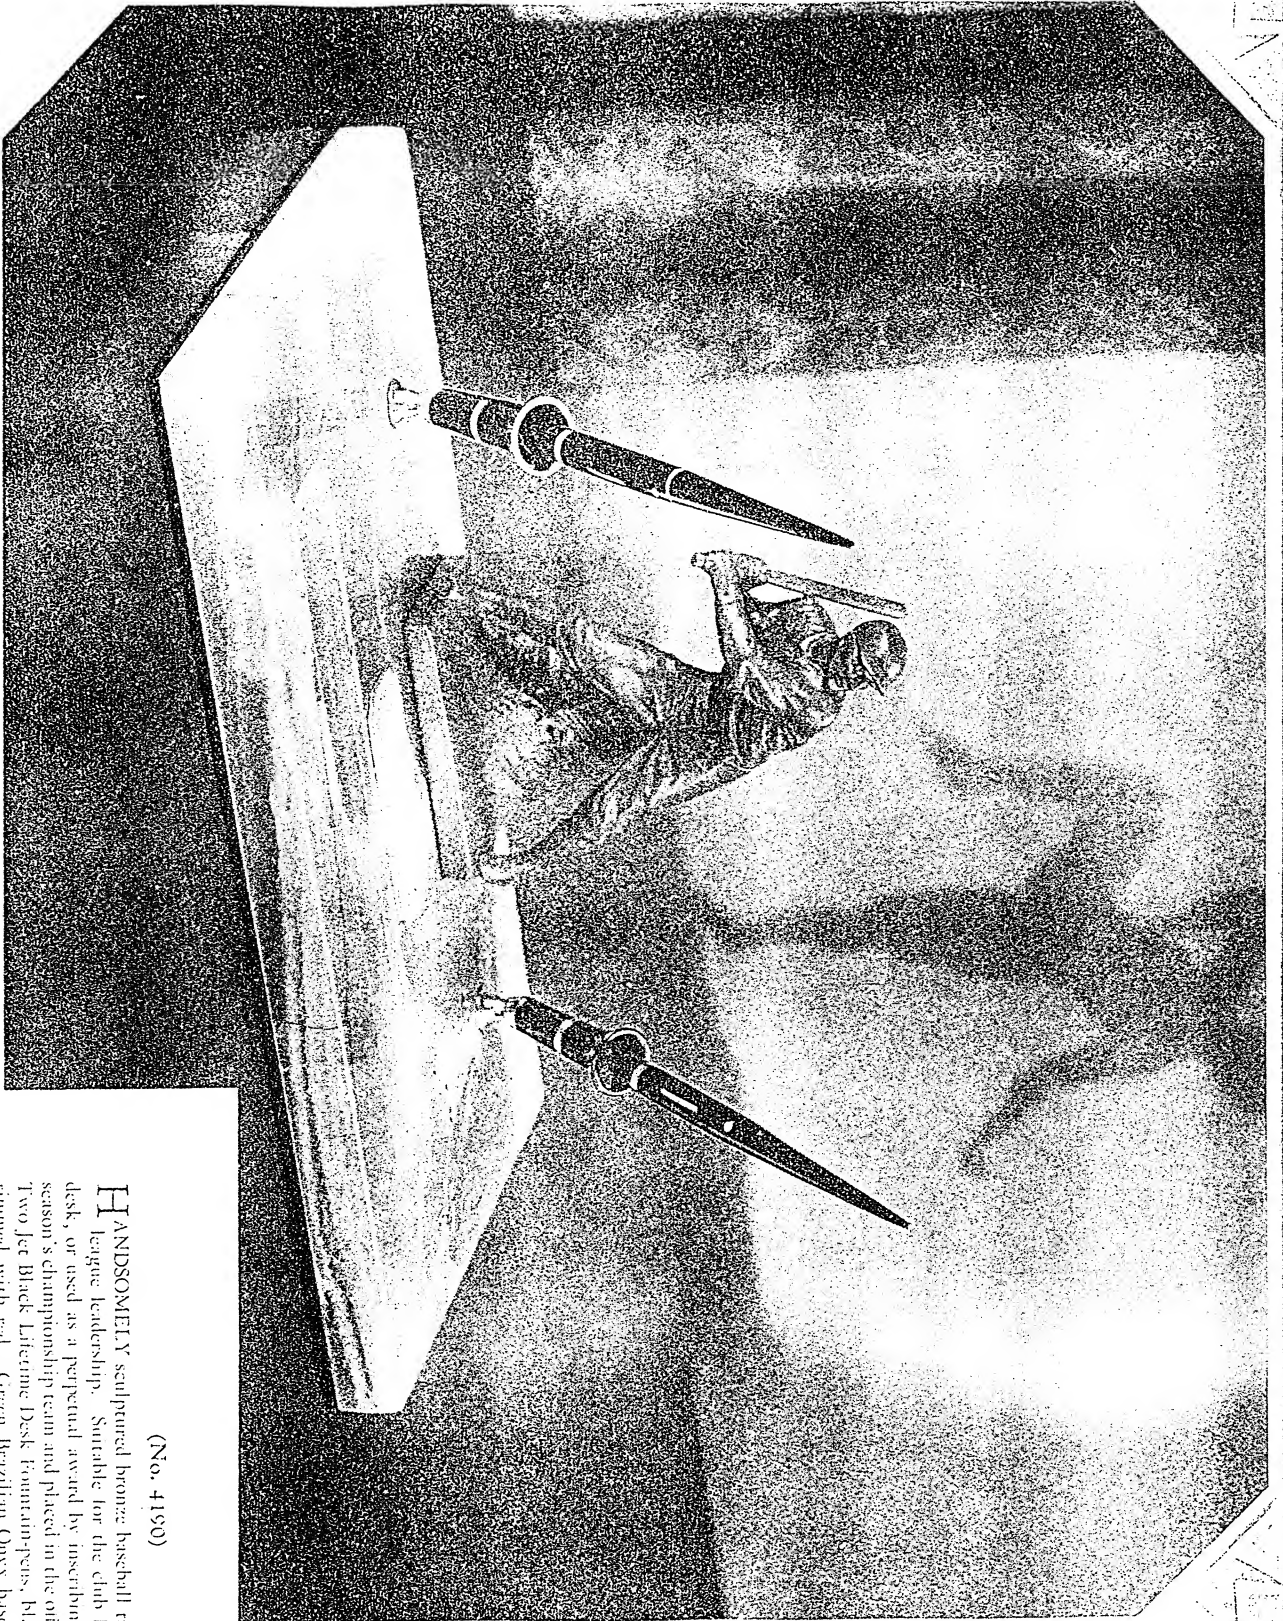

(No. 4190)

HANDSOMELY sculptured bronze trophy, symbolizing league leadership. Suitable for the club house or manager's desk, or used as a perpetual award by inscribing the name of each season's championship team and placed in the office of the president. Two Jet Black Lifetime Desk Fountain-pens, black receptacles, one rimmed with red. Green Brazilian Onyx base, 8 x 14 x 7 1/2 in., grooved, mounted with sterling silver nameplate for engraving. Baring figure, 6 1/2 in. high.

Bronze, List price $70